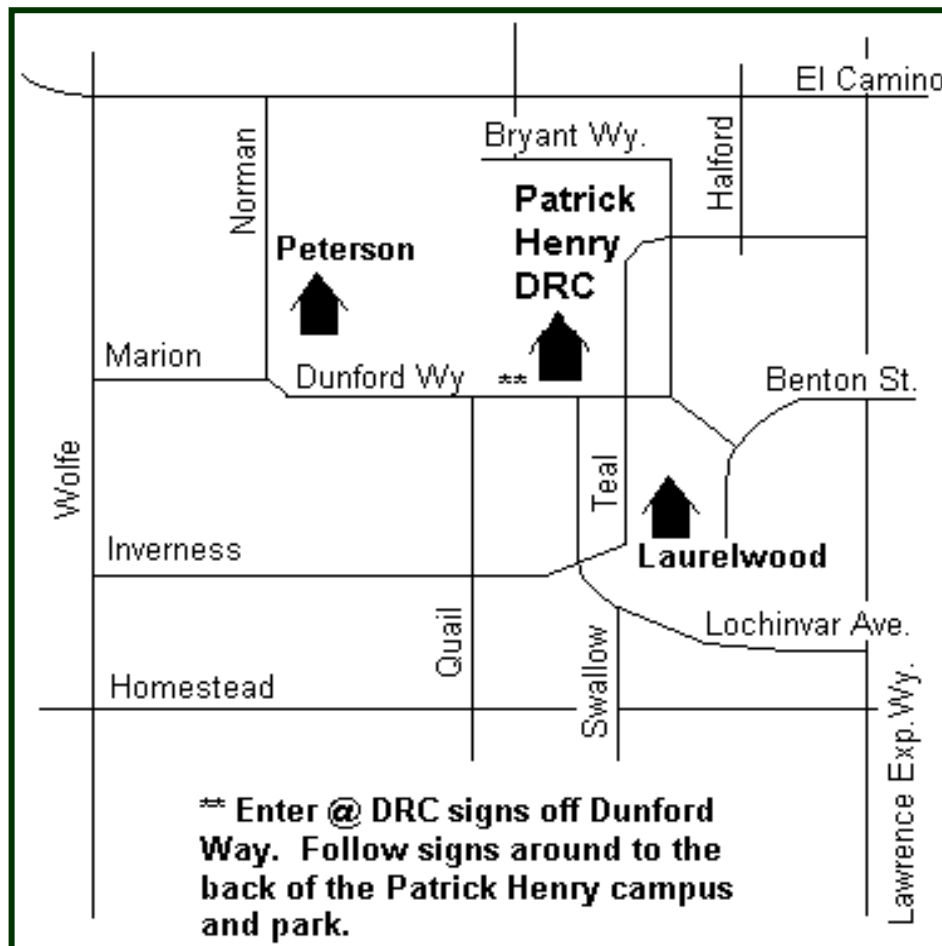

Santa Clara Unified School District District Resource Center

Patrick Henry School
1095 Dunford Way
Sunnyvale, CA 94086
Phone (408)423-3250

Driving Directions:

From Hwy 280: Head North on Lawrence Expressway. Turn L on Benton St. Turn R on Dunford Way.

From Hwy 101: Head South on Lawrence Expressway. Turn R on Benton St. Turn R on Dunford Way.

Once on Dunford, go through the stop sign, and you will see a school on the right (Patrick Henry). Go to the 4th driveway, turn R, follow the driveway all the way to the back of the school.

The district resource center is in Bldg. D, Suite 200, closest to the back parking lot.